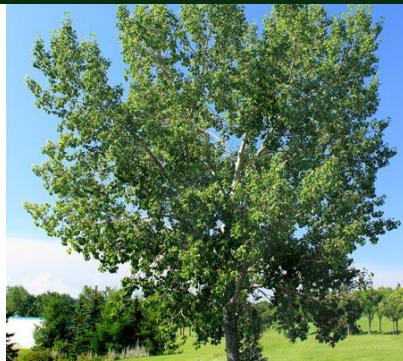

MANITOBA MAPLE

Acer negundo

BALSAM POPLAR

Populus balsamifera

TREMBLING ASPEN

Populus tremuloides